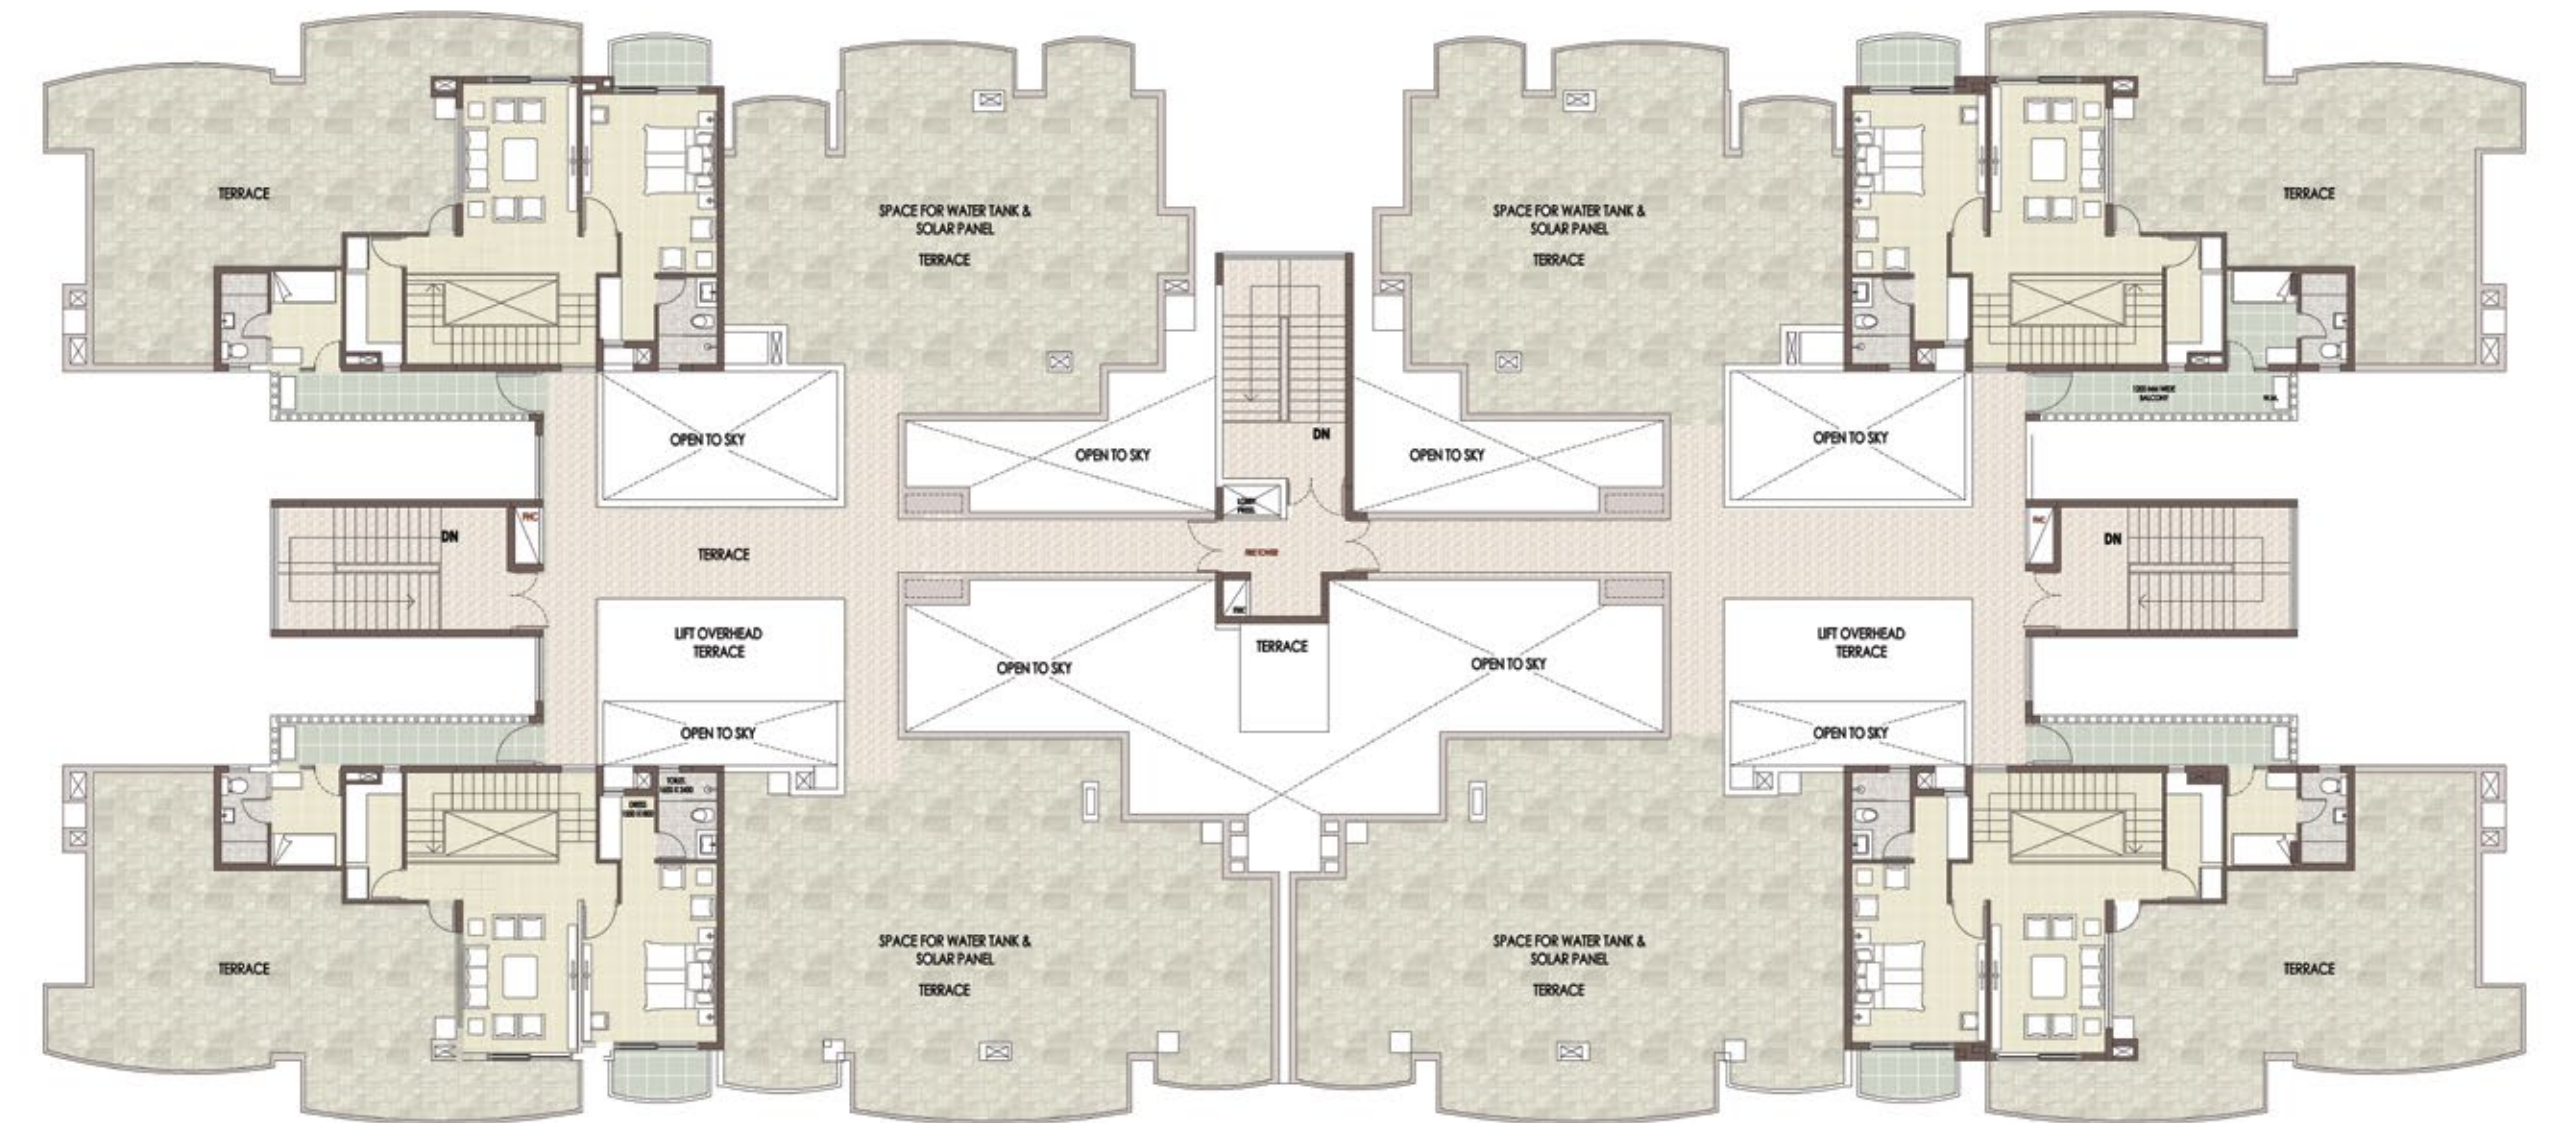

Grow Your Peace

Find your quiet moment amidst nature. These serene gardens and seating nooks are your daily retreat to breathe, reflect, and reconnect.

Indoor Games Facilities

Grow Your Joy

A thoughtfully designed indoor games zone where you unwind, compete, and reconnect, turning everyday play into moments of focus, fun, and effortless camaraderie.

Safety & Utilities

Grow in Safety & Convenience

High-Speed Elevators
Resident & Visitor Parking
24x7 Security & Surveillance
Double Height Entrance Lobby

FLOOR *Plans*

Basement Plan

BASEMENT PLAN

PRIMARY PARKING = 47 CARS

Terrace Plan

17TH FLOOR/TERRACE PLAN

2 BHK Type I

2 BHK Type II

Pent House Lower Floor

Pent House Upper Floor